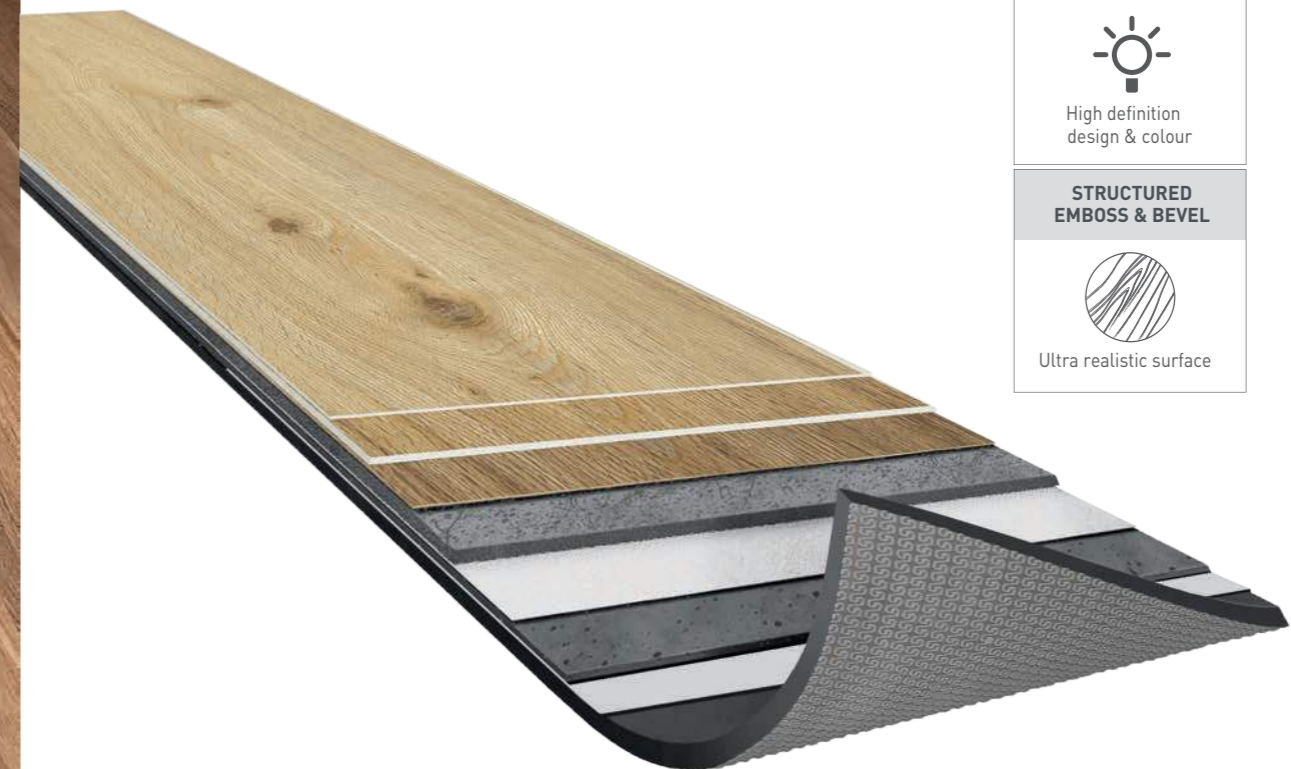

smartdrop

ULTIMATE

Smartdrop Ultimate is the market leading option where comfort, practicality and style reign supreme. These vinyl planks are 5mm thick with a 0.55mm wear layer, giving superior durability and added comfort underfoot. With a 1.5m long plank format, they will give your home a more spacious feel.

The range consists of contemporary oak designs and Australian timber, resulting in a modern and distinguished choices. Smartdrop Ultimate proves a high-quality flooring solution with colour references to suit all home decors. Smartdrop Ultimate will not disappoint!

PUR+MATT

Easy maintenance

GRIP-WAVE BACKLAYER

ANTI-SKID BACKING

Stronger adhesion
Better acoustics
Moisture resistance

DESIGN

MATT SURFACE

Natural look

CRYSTAL WEAR LAYER

High definition
design & colour

STRUCTURED EMOSS & BEVEL

Ultra realistic surface

DUO CORE TECHNOLOGY

1 RESILIENT COMFORT CORE

Noise absorption

Soft underfoot

2 DOUBLE FIBREGLASS CORE

The best stability

Native Spotted Gum